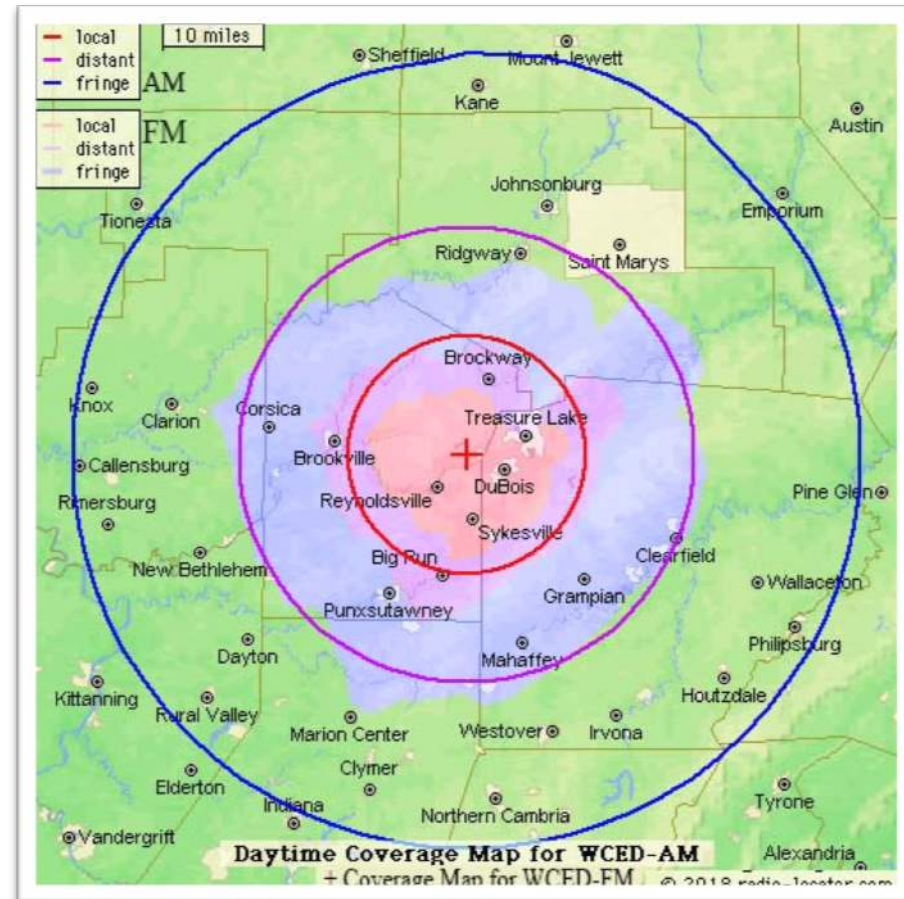

Station: Connect FM

Frequency: FM 96.7 & FM 99.7

AM Coverage: AM 1420

Web: Connectradio.fm
& Connect FM App

Format: News, Talk, Sports

Target Audience: Adults 45+

Primary Market Area: DuBois, PA

Connect FM