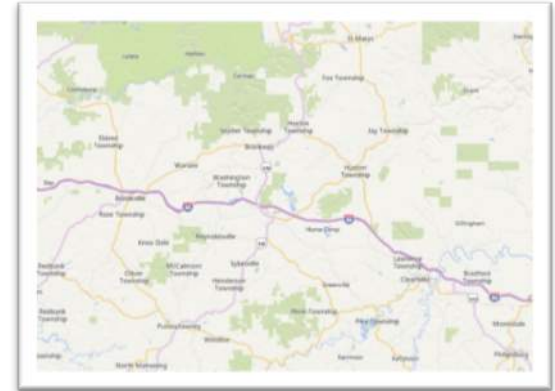

Local listeners tune into Connect FM when they want to know what's happening in their area.

Local News

Connect FM
96.7  **99.7**

Your Morning Connection

Brittany Madera

Your Morning Connection delivers local news to listeners from 7:00am – 8:30am during their workweek.